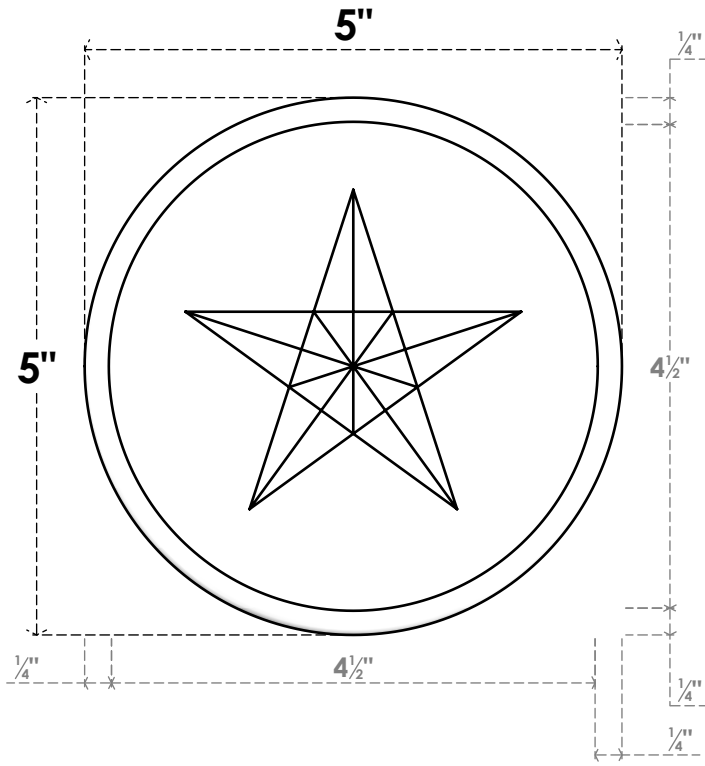

ROSP050X050X075GRY08

5"W X 5"H X 3/4"P STANDARD GRAYSON STAR ROSETTE WITH ROUNDED EDGE, ARCHITECTURAL GRADE PVC

FRONT

SIDE

EKENA MILLWORK
2300 WEST MAIN ST.
CLARKSVILLE, TX 75426
TOLL FREE: 866-607-0453
WWW.EKENAMILLWORK.COM