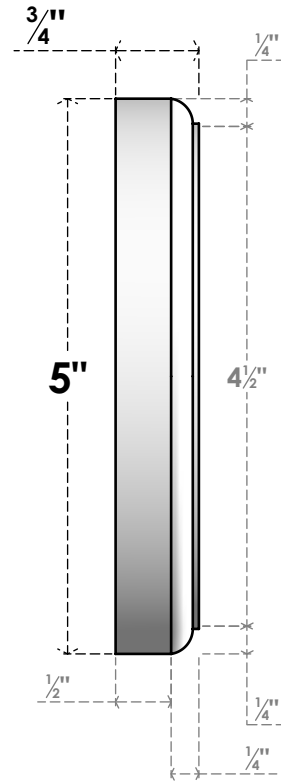

ROSP050X050X075GRY08

5"W X 5"H X 3/4"P STANDARD GRAYSON STAR ROSETTE WITH ROUNDED EDGE, ARCHITECTURAL GRADE PVC

FRONT

SIDE

EKENA MILLWORK
2300 WEST MAIN ST.
CLARKSVILLE, TX 75426
TOLL FREE: 866-607-0453
WWW.EKENAMILLWORK.COM

NOTES

1. INSTALLATION TO BE COMPLETED IN ACCORDANCE WITH MANUFACTURER'S SPECIFICATIONS.
2. DRAWING MAY NOT BE TO SCALE
3. THIS DRAWING IS INTENDED FOR DESIGN AND PLANNING PURPOSES ONLY.
4. ALL INFORMATION CONTAINED HEREIN WAS CURRENT AT THE TIME OF DEVELOPMENT BUT MUST BE REVIEWED AND APPROVED BY THE PRODUCT MANUFACTURER TO BE CONSIDERED ACCURATE.
5. ARCHITECTURAL GRADE PVC PRODUCTS ARE MADE FROM EXPANDED CELLULAR PVC AND COME NATURALLY WHITE BUT MAY BE PAINTED